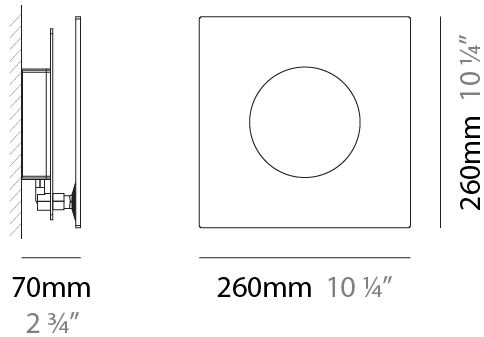

PETRA SURFACE

D43057- -

base number
Color   Finish
Temperature   Options

PROJECT
TYPE
SPECIFIER
QUANTITY
DATE

1. To build a product code in our configurator select the specify button on the base model # product page
2. To build a manual product code on this datasheet choose from the options listed below in blue font and add the suffix to the base model #

GENERAL

Series: Petra
Brand: Icone
Division: Design
Mounting Type: Surface
Mounting Location: Wall
Subcategory: Ambient

PHYSICAL

Shape: Square
Length (mm): 260
Length (in): 10 ¼
Width (mm): 70
Width (in): 2 ¾
Height (mm): 260
Height (in): 10 ¼
Light Distribution: Indirect
Fixture Finish: [ECO_SBR](#) / [ECO_WHI](#) / [ECR_BLK](#) / [ECR_SAL](#) / [ECR_SBR](#) / [EGL_BLK](#) / [EGL_RUS](#) / [EGL_WHI](#) / [ESI_SBR](#) / [SLA_SAL](#) / [WHI_RUS](#) / [WHI_SAL](#) / [WHI_WHI](#)
Fixture Material: Aluminum

ELECTRICAL

Lamp Type: LED
Input Wattage (W): 19.7
Total Output Wattage (W): 16.8
Dimming: Non-Dimmable / 0-10V Dimming
Driver Included: Yes
Driver Location: Integrated
Driver Type: Constant Current - Universal
Driver Class: Class 2
Input Voltage (V): 120
Constant Current (MA): 700

LED

Color Temperature (°K): [2700](#) / [3000](#)
Nominal Lumen (lm): 2598
CRI: >90 CRI
Lamp Life (hrs): 50000

OPTICAL

RATINGS AND CERTIFICATIONS

Certified By: Certified for North American Standards
IP rating: IP20